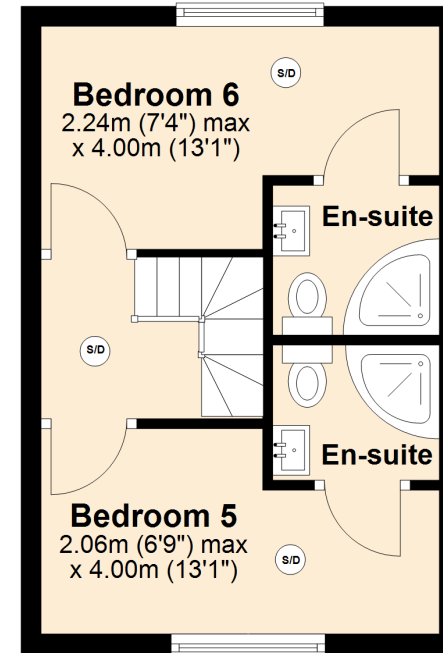

Ground Floor

Approx. 44.1 sq. metres (475.0 sq. feet)

First Floor

Approx. 24.1 sq. metres (259.9 sq. feet)

Second Floor

Approx. 24.7 sq. metres (265.6 sq. feet)

Total area: approx. 93.0 sq. metres (1000.5 sq. feet)

2 Blossom Avenue