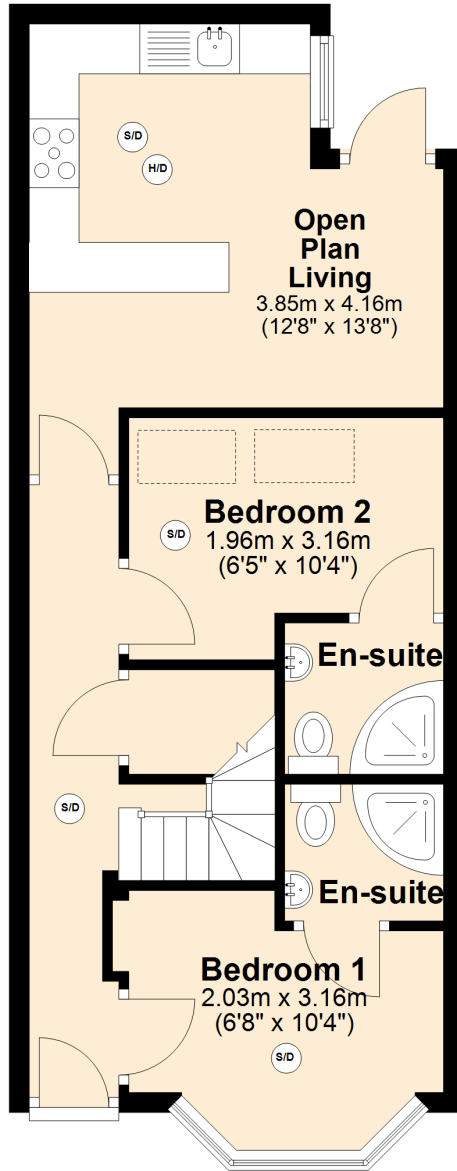

Ground Floor

Approx. 44.1 sq. metres (475.0 sq. feet)

First Floor

Approx. 24.1 sq. metres (259.9 sq. feet)

Second Floor

Approx. 24.7 sq. metres (265.6 sq. feet)

Total area: approx. 93.0 sq. metres (1000.5 sq. feet)

2 Blossom Avenue