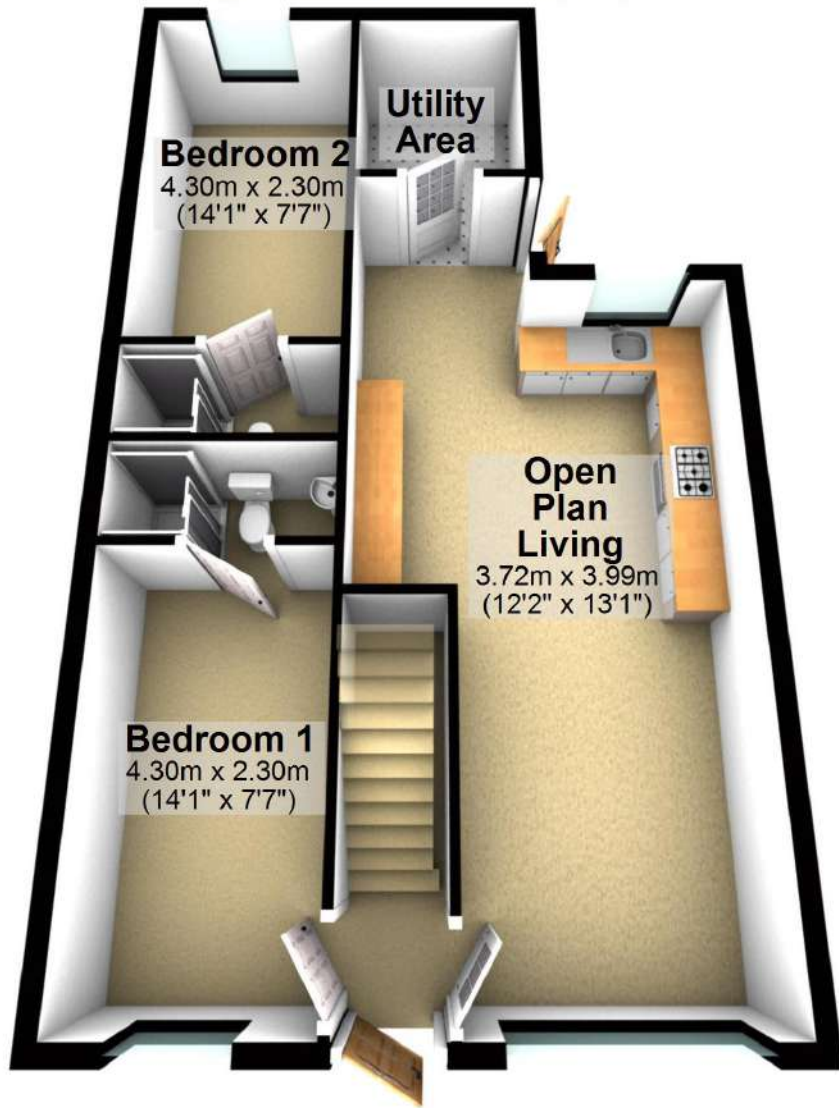

## Ground Floor

Approx. 62.2 sq. metres (669.1 sq. feet)

## First Floor

Approx. 61.9 sq. metres (666.7 sq. feet)

Total area: approx. 124.1 sq. metres (1335.8 sq. feet)

### Ground Floor

Approx. 62.2 sq. metres (669.1 sq. feet)

### First Floor

Approx. 61.9 sq. metres (666.7 sq. feet)

Total area: approx. 124.1 sq. metres (1335.8 sq. feet)

**134 Heeley Road**