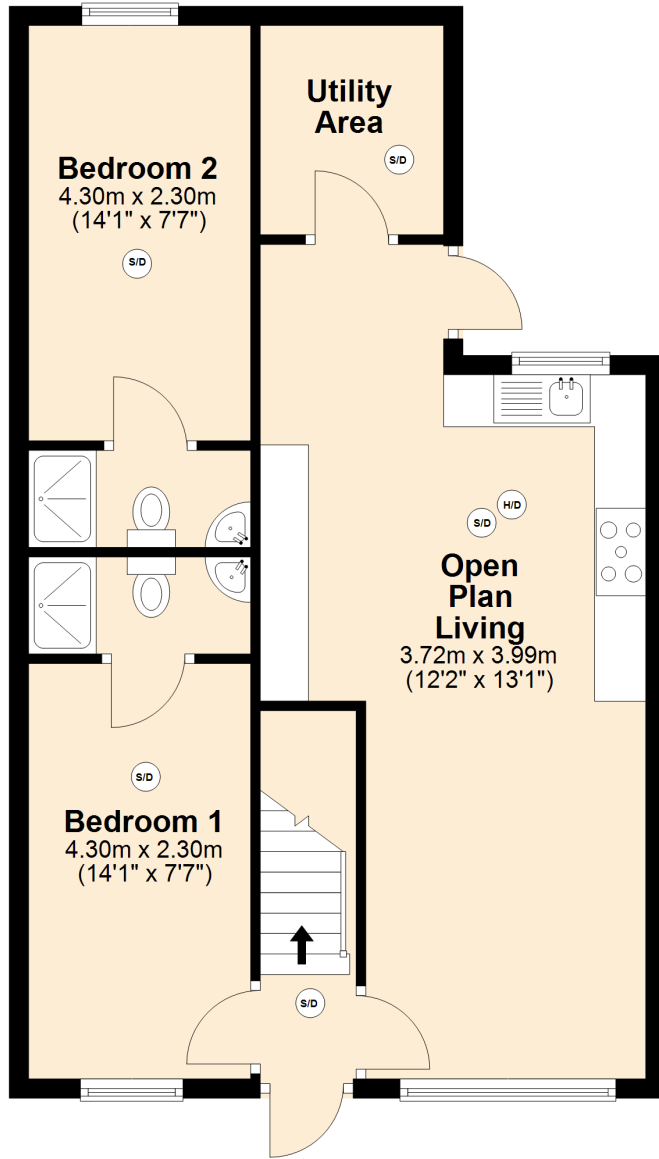

## Ground Floor

Approx. 62.2 sq. metres (669.1 sq. feet)

## First Floor

Approx. 61.9 sq. metres (666.7 sq. feet)

Total area: approx. 124.1 sq. metres (1335.8 sq. feet)

### Ground Floor

Approx. 62.2 sq. metres (669.1 sq. feet)

### First Floor

Approx. 61.9 sq. metres (666.7 sq. feet)

Total area: approx. 124.1 sq. metres (1335.8 sq. feet)

**134 Heeley Road**