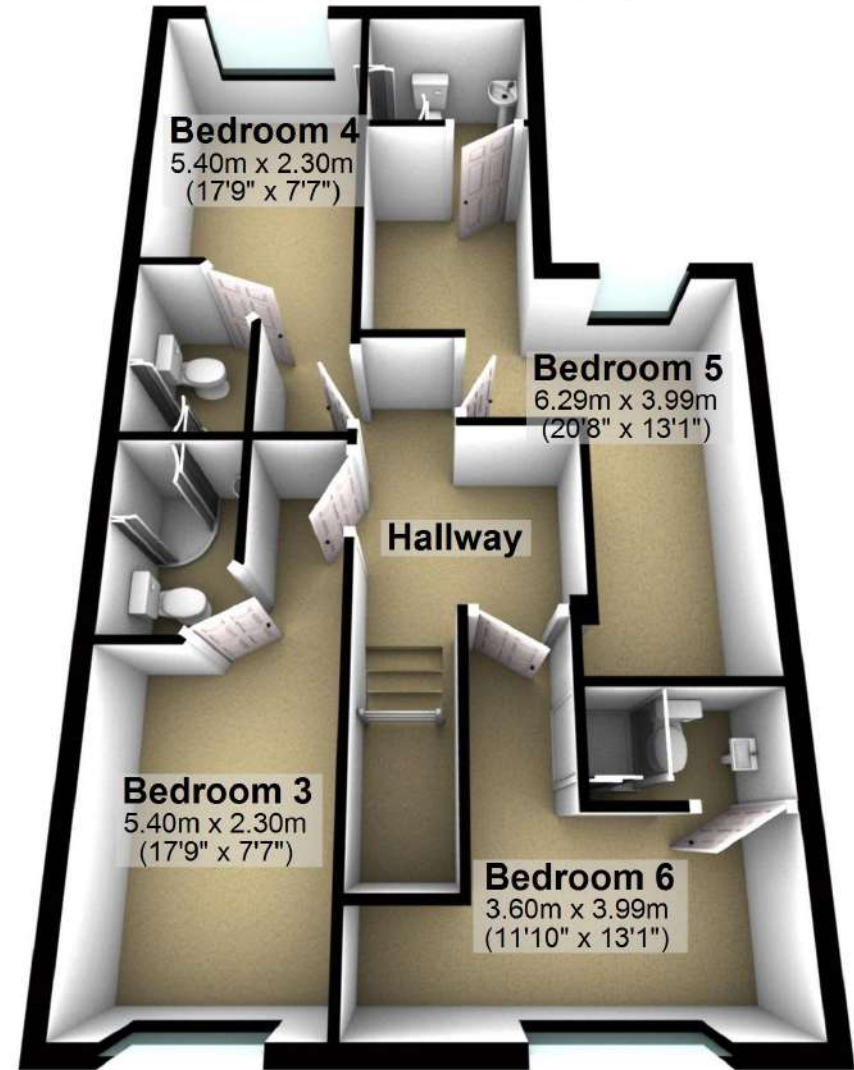

## Ground Floor

Approx. 62.2 sq. metres (669.1 sq. feet)

## First Floor

Approx. 61.9 sq. metres (666.7 sq. feet)

Total area: approx. 124.1 sq. metres (1335.8 sq. feet)

### Ground Floor

Approx. 62.2 sq. metres (669.1 sq. feet)

### First Floor

Approx. 61.9 sq. metres (666.7 sq. feet)

Total area: approx. 124.1 sq. metres (1335.8 sq. feet)

**134 Heeley Road**