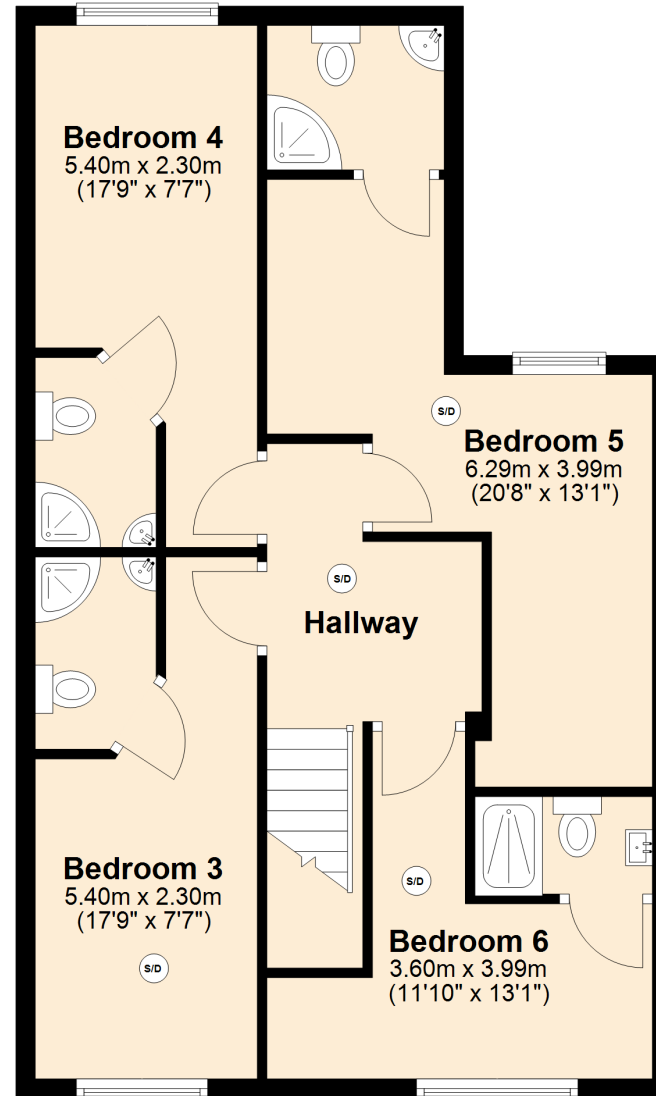

## Ground Floor

Approx. 62.2 sq. metres (669.1 sq. feet)

## First Floor

Approx. 61.9 sq. metres (666.7 sq. feet)

Total area: approx. 124.1 sq. metres (1335.8 sq. feet)

### Ground Floor

Approx. 62.2 sq. metres (669.1 sq. feet)

### First Floor

Approx. 61.9 sq. metres (666.7 sq. feet)

Total area: approx. 124.1 sq. metres (1335.8 sq. feet)

**134 Heeley Road**